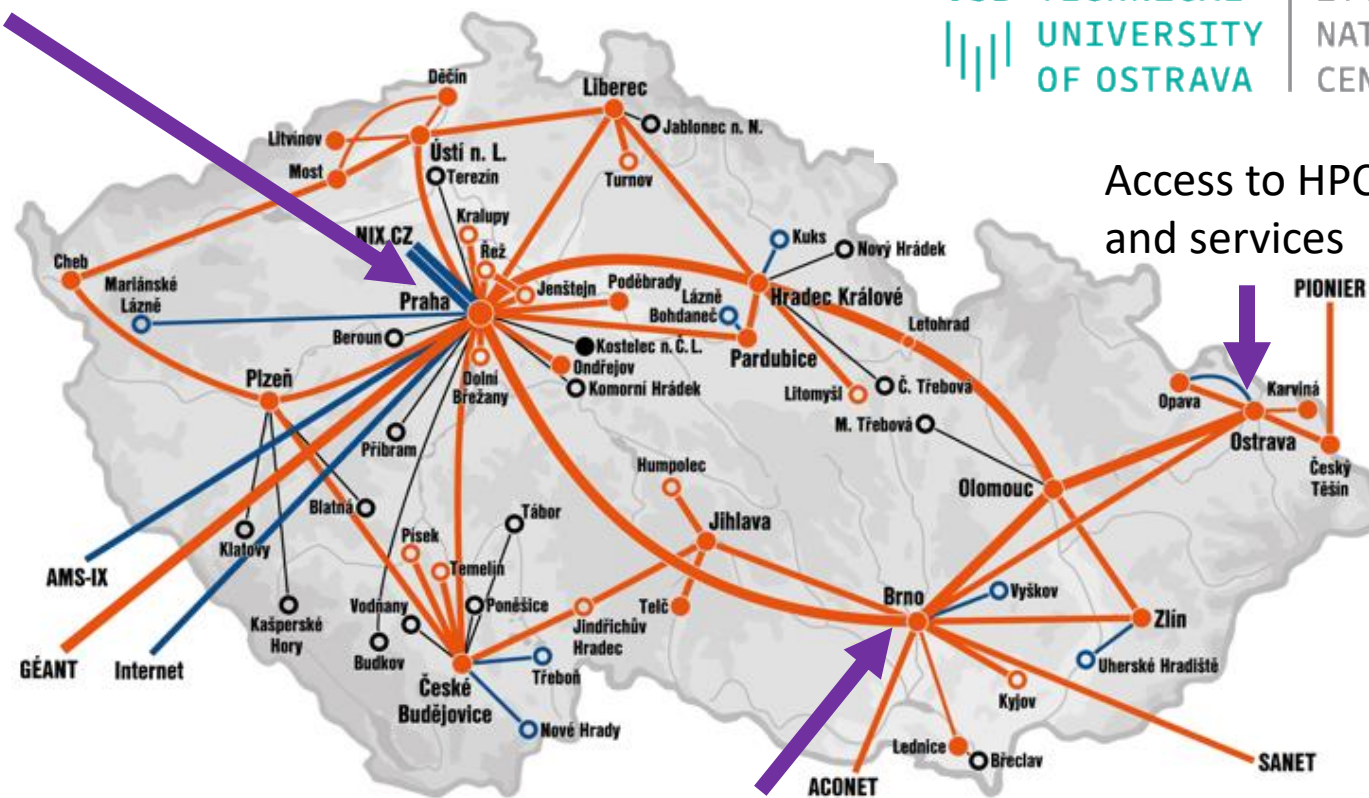

# cesnet

VSB TECHNICAL  
UNIVERSITY  
OF OSTRAVA

IT4INNOVATIONS  
NATIONAL SUPERCOMPUTING  
CENTER

NREN  
MetaCentrum (NGI)  
Data storage

## LARGE RESEARCH INFRASTRUCTURES

Access to HPC infrastructure  
and services

**cerit**  
scientific cloud

Largest node of  
MetaCentrum