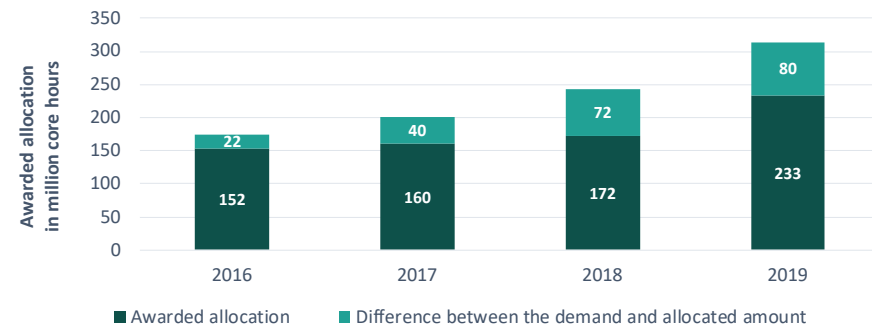

KAROLINA (15,2PF)

University  
Institute

May 2011

June 2013

July 2014

July 2015

March 2019

October 2019

Comparison of demand for computational resources within Open Access Calls between 2016 and 2019

- **Open access**
  - Grant competition announced three times a year (February, June, October) for employees and students of research and educational organizations
- **Directors' discretion**
  - An application can be filed any time. Computing time is assigned irregularly based on an assessment by IT4Innovations
- **National node of EU HPC infrastructures**
  - Partnership for Advanced Computing in Europe (PRACE)
  - European Technology Platform for High (ETP4HPC)
  - EuroHPC Joint Undertaking (EuroHPC JU)
- **Training and educational activities**
  - More than 10 events annually
  - 6 PRACE seasonal schools
  - PRACE Training Centre – 4 two days events in 2018-2021
  - National Centre of Competence in HPC since 2020
- **User support**