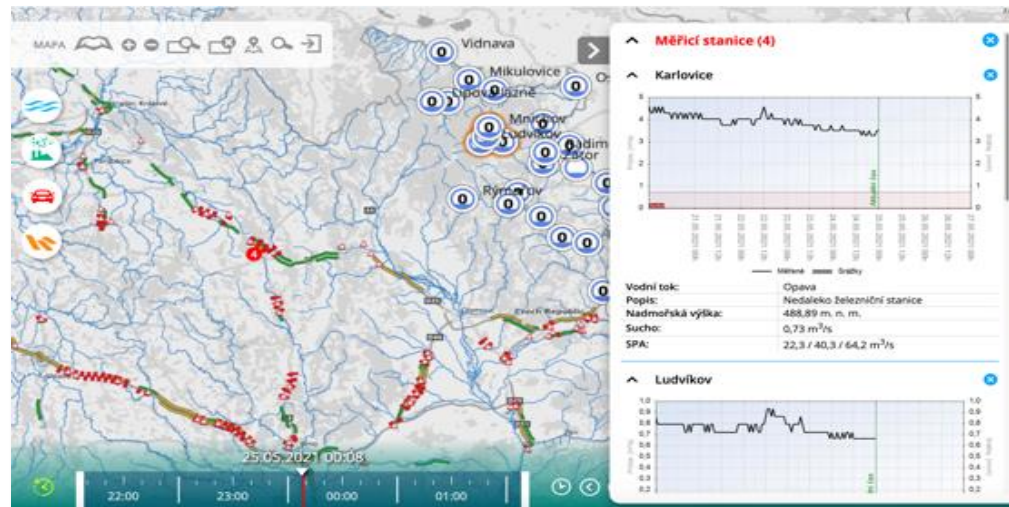

## Estimated top500 ranking:

- Ranking (1H2021):
  1. #70 Accelerated partition of Karolina
  2. #149 Universal partition of Karolina

# Development of Smart Platforms

T. Kozubek, IT4Innovations, VSB-TUO

High-End Application Execution Middleware

Urban Thematic Exploitation Platform

Crisis management and decision support, <https://floreon.eu>