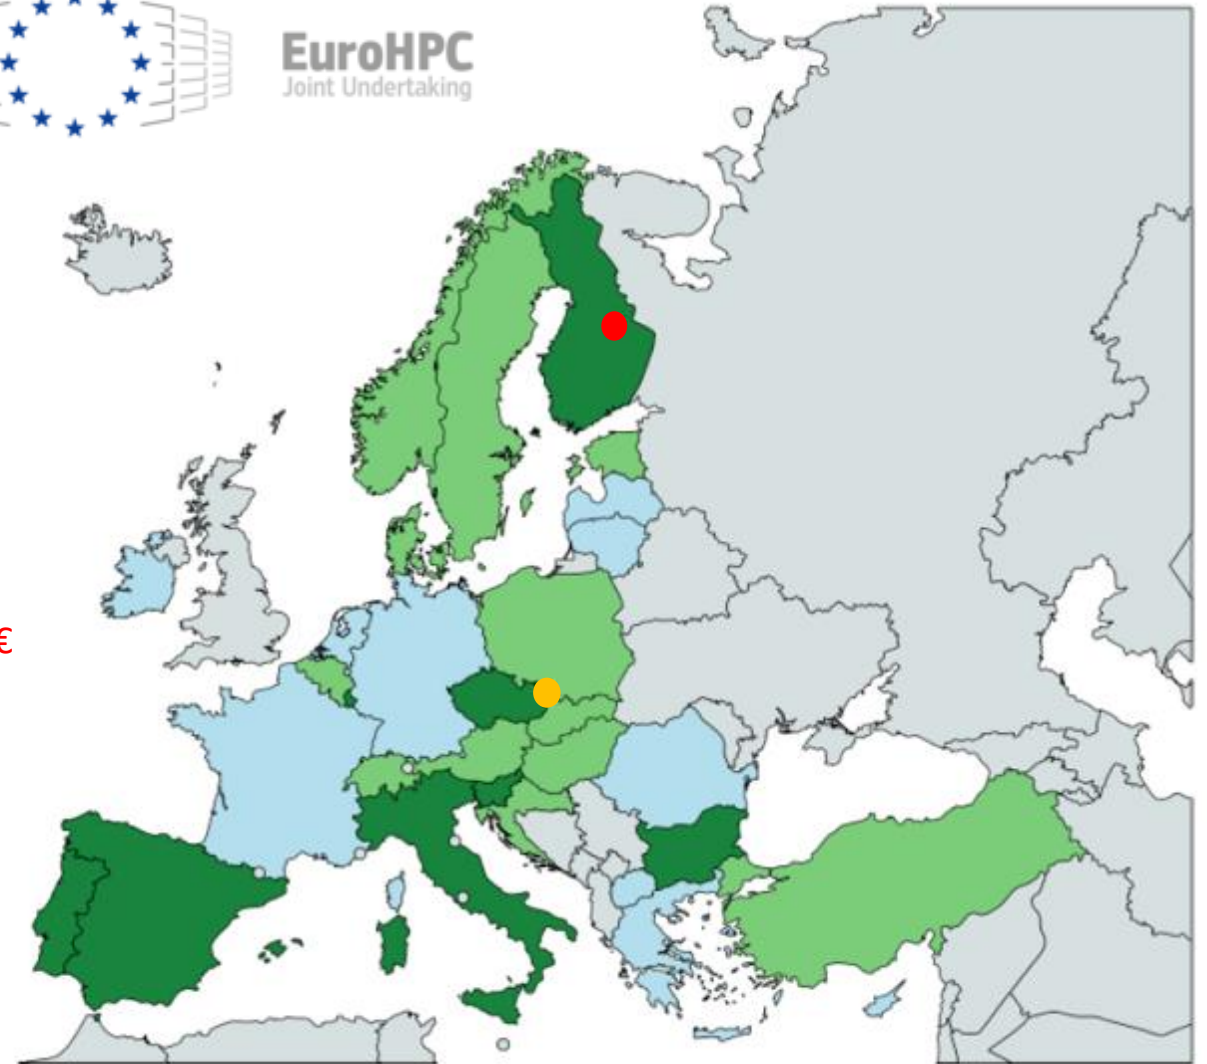

33 European countries

CZ member from January 2018

- Build European HPC infrastructure
  - 5 petascale supercomputers
    - **Karolina (CZ)**
    - Meluxina (LU)
    - Deucalion (PT, ES)
    - Vega (SI)
    - PetaSC (BG)
  - 3 pre-exascale supercomputers
    - **LUMI (FI,SE,NO,DK,BE,PL,CH,CZ, EE, IS)**
      - R_Max **380PFLOPS** (LINPACK), 207.1M€
    - BSC (ES, ES, HR, PT, TR)
    - Leonardo (IT, SI, SK, AT, HU)
- Support Research and Innovation in HPC
  - HPC Centers of Competence (EuroCC)
  - Support industry/SMEs
  - Support training and education in HPC

EuroHPC
Joint Undertaking

Created with mapchart.net ©