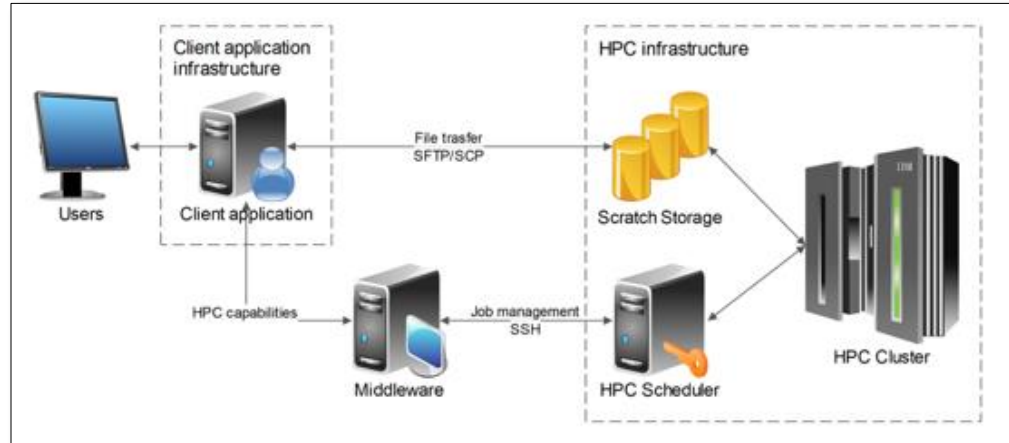

Development of Smart Platforms

T. Kozubek, IT4Innovations, VSB-TUO